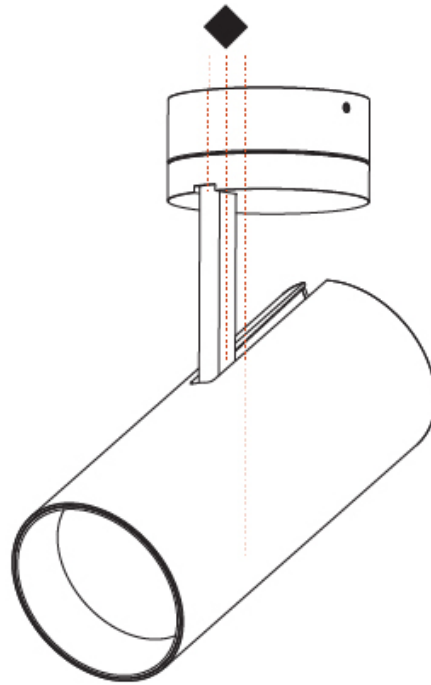

A3D115-

PROJECT

TYPE

SPECIFIER

QUANTITY

DATE

A